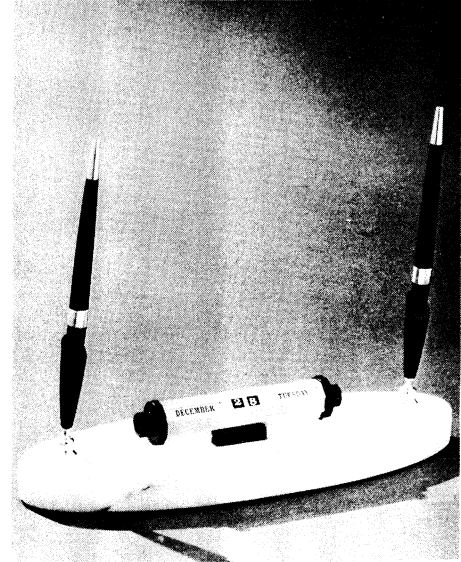

104PC - PEN BASE — OVAL — DOUBLE PEN ROLL CALENDAR — OCTAGONAL